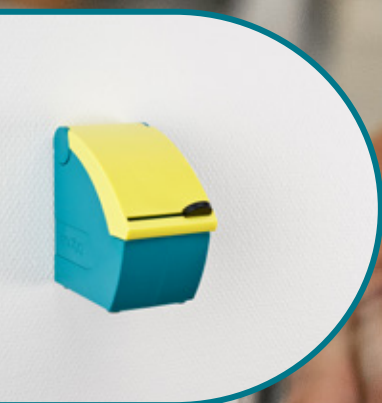

# PLASTER DISPENSER SOFT<sup>®</sup> NEXT

**Efficient dispenser  
for Soft NEXT bandage**

- **EASY ACCESS**
- **EASY TO CUT**
- **SIMPLE TO USE**

## EASY AND ACCESSIBLE

The Soft NEXT Plaster Dispenser ensures that help is close at hand in the event of wounds and cuts in the workplace. The Plaster Dispenser is easy to install, highly visible and simple to refill. The Soft NEXT bandage protects the wound, stops bleeding and does not fall off – even when the hands are wet.

*A transparent inner lid protects the bandage and makes it simple to check when the dispenser needs refilling.*

- Keeps the bandage clean, visible and accessible
- Easy to install
- Simple to refill

Soft NEXT Blue  
6 x 450 cm

Soft NEXT Neutral  
6 x 450 cm

The Plaster Dispenser is designed for Soft NEXT, Snøgg's bestseller – an adhesive-free, soft, elastic and self-adherent bandage that can be used on all types of wounds and cuts.